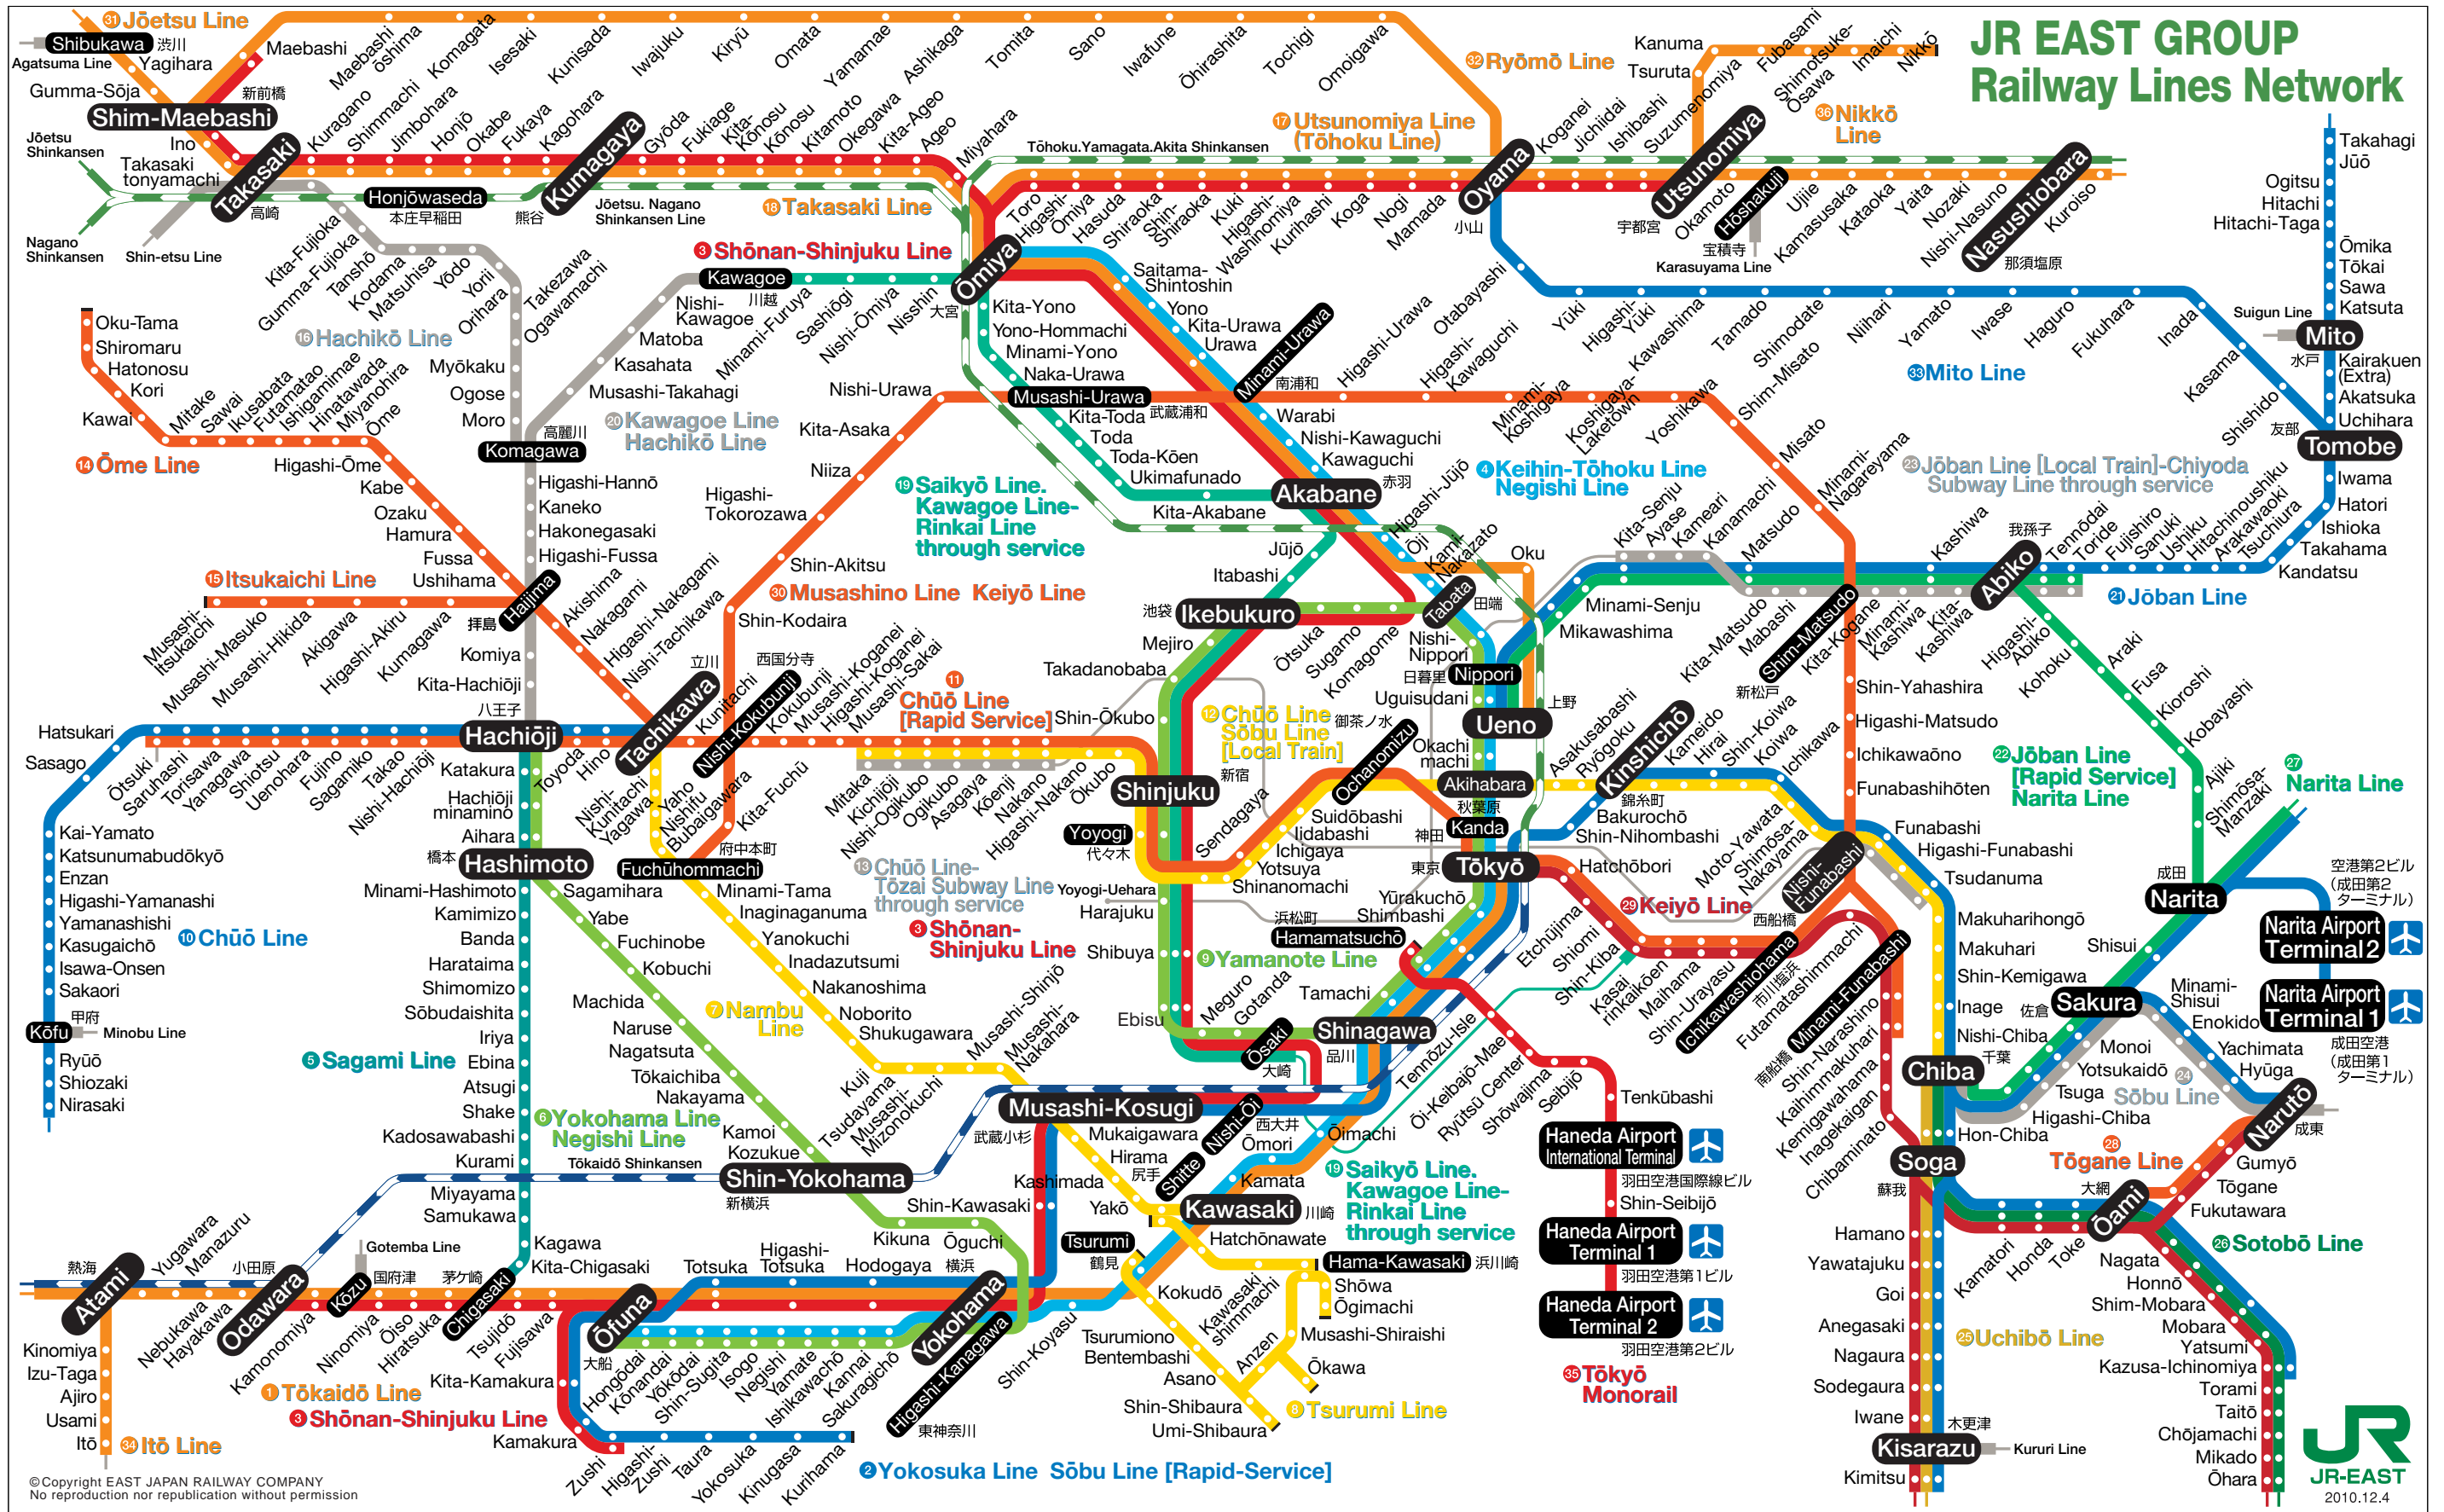

JR EAST GROUP Railway Lines Network

- | | | | | |
|---|--|--|---|-----------------------------|
| 1 Tōkaidō Line | 8 Tsurumi Line | 15 Itsukaichi Line | 22 Jōban Line [Rapid Service] Narita Line | 29 Keiō Line |
| 2 Yokosuka Line Sōbu Line [Rapid Service] | 9 Yamanote Line | 16 Hachikō Line | 23 Jōban Line [Local Train]-Chiyoda Subway Line through service | 30 Musashino Line Keiō Line |
| 3 Shōnan-Shinjuku Line | 10 Chūō Line | 17 Utsunomiya Line (Tōhoku Line) | 24 Sōbu Line | 31 Jōetsu Line |
| 4 Keihin-Tōhoku Line Negishi Line | 11 Chūō Line [Rapid Service] | 18 Takasaki Line | 25 Uchibō Line | 32 Ryōmō Line |
| 5 Sagami Line | 12 Chūō Line Sōbu Line [Local Train] | 19 Saikyō Line. Kawagoe Line-Rinkai Line through service | 26 Sotobō Line | 33 Mito Line |
| 6 Yokohama Line Negishi Line | 13 Chūō Line-Tōzai Subway Line through service | 20 Kawagoe Line Hachikō Line | 27 Narita Line | 34 Itō Line |
| 7 Nambu Line | 14 Ōme Line | 21 Jōban Line | 28 Tōgane Line | 35 Tōkyō Monorail |
| | | | | 36 Nikkō Line |

© Copyright EAST JAPAN RAILWAY COMPANY
No reproduction nor republication without permission